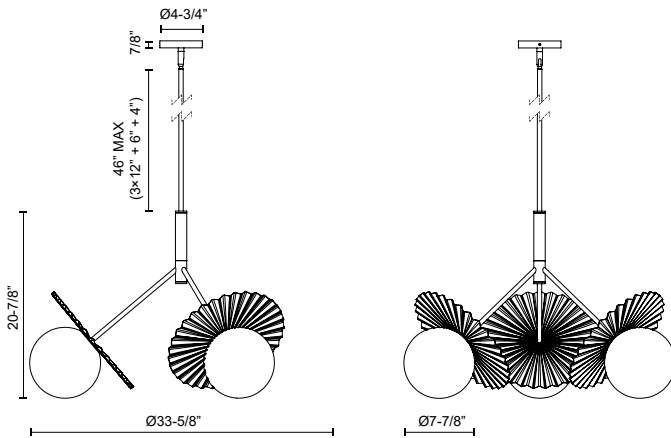

alora mood

P. 1.855.855.8926

CANADA: 19054 28TH Avenue Surrey - BC V3Z 6M3

USA: 3035 E. Lone Mountain Rd - Las Vegas, NV, 89081

PLUME CH501334

FIXTURE DIMENSIONS	D33-5/8" x H20-7/8"
LAMP TYPE	E26
MAX WATTAGE	60W
BULB QTY	3
BULBS INCLUDED	No
VOLTAGE	120V
MATERIAL	Steel
GLASS DETAILS	Matte Opal Glass
ROD LENGTH	46" Max (3x12" + 1x6" + 1x4")
MINIMUM HANG HEIGHT	30"
SLOPED CEILING ADAPTABLE	Yes, Up to 45 Degrees
LOCATION	Dry
CANOPY DIMENSIONS	D4-3/4" x H7/8"
PAINT FINISH	BG01; MB01;

[D - Diameter, L - Length, W - Width, H - Height, E - Extension]

AVAILABLE FINISHES:

CH501334BGOP
Brushed
Gold/Opal Glass

CH501334MBOP
Matte Black/Opal
Glass

*For complete warranty terms, please visit: www.aloralighting.com/warranty